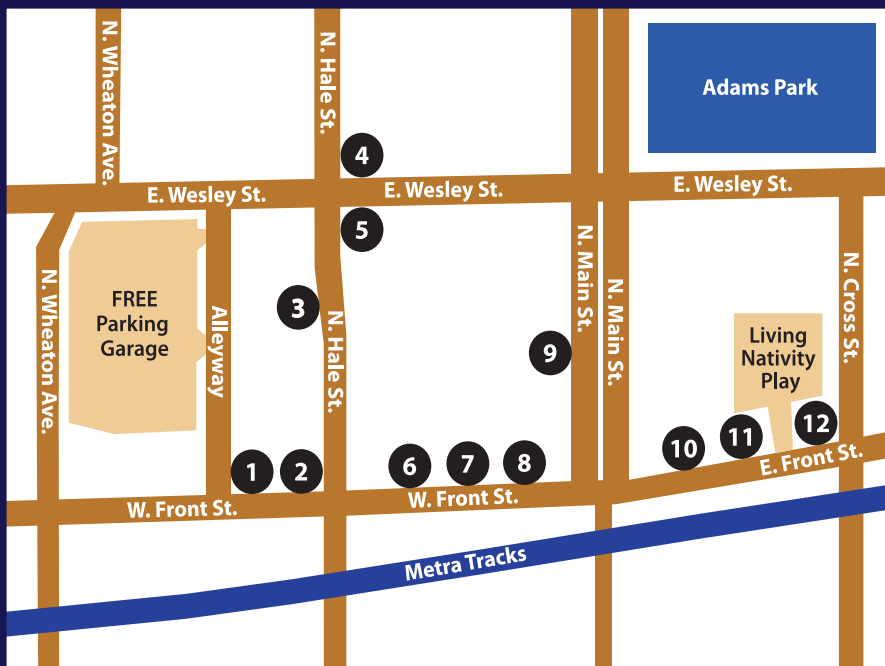

CHRISTMAS ART WALK
 DECEMBER 12-24, 2016
 WHEATON, ILLINOIS

A GIFT TO REMEMBER

TWELVE ARTISTS
 TWELVE STORES

Explore, discover and walk through 12 stores downtown on “A GIFT TO REMEMBER” 2016 Wheaton Christmas Art Walk. Each store hosts one of the 12 fine art pieces commissioned to tell the Biblical Story of Christmas. Go online and use the interactive map to find the pieces and hear the stories behind the art.

STORES

1. Suzette's Creperie
2. Kilwins
3. Ivy Restaurant
4. Andrew's Garden
5. Egg'lectic Cafe
6. P.S. Flowers
7. Studio 209
8. Stones Jewelry
9. River City Roasters
10. Moore Toys & Gadgets
11. Carlsons Art Store
12. Carlsons Hardware

* In collaboration with youth from the non-profits: Inner City Impact & Justification of Youth

**FREE Docent Guided Tours at noon daily (except Sunday)
 Starting at Suzette's Creperie**

— FREE FAMILY EVENTS —

Monday, December 12 & 17: Meet the Artists in the Stores.

Saturday, December 17: Living Nativity Play (with animals) outside Carlsons every 30 min. - 11:00 - 2:00. Kids Art Make & Take in Upstairs Studio of Moore Toys & Gadgets from 2:30 - 4:30.