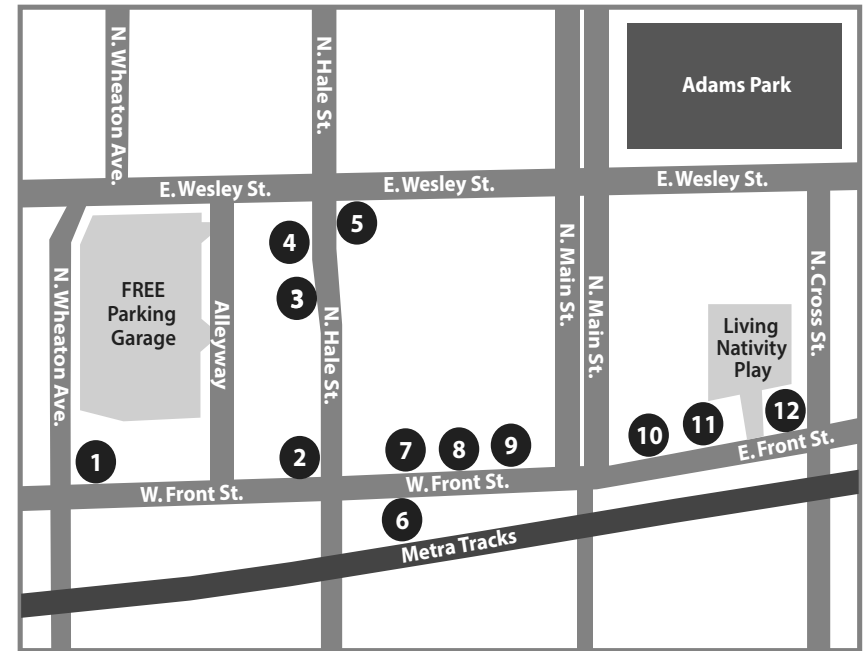

ARTISTS

1. Elizabeth Roskam
2. Tim Botts
3. Lisa Shabez
4. Marsha English
5. Steve Puttrich
6. Don Ryan
7. Raed Masih
8. Marc Mantasoot
9. Cornelia Oprisanu
10. Pat Armbruster
11. Lisa Pires
12. Mary Whitmer

STORES

1. Suzette’s Creperie
2. Kilwins
3. Ivy Restaurant
4. Miroballi Shoes
5. Egg’lectic Cafe
6. Naperville Running Company
7. P.S. Flowers
8. Studio 209
9. Stones Jewelry
10. Moore Toys & Gadgets
11. Carlsons Art Store
12. Carlsons Hardware

**FREE Docent Guided Tours at noon daily (except Sunday)
Starting at Suzette’s Creperie**

ARTISTS

1. Elizabeth Roskam
2. Tim Botts
3. Lisa Shabez
4. Marsha English
5. Steve Puttrich
6. Don Ryan
7. Raed Masih
8. Marc Mantasoot
9. Cornelia Oprisanu
10. Pat Armbruster
11. Lisa Pires
12. Mary Whitmer

STORES

1. Suzette’s Creperie
2. Kilwins
3. Ivy Restaurant
4. Miroballi Shoes
5. Egg’lectic Cafe
6. Naperville Running Company
7. P.S. Flowers
8. Studio 209
9. Stones Jewelry
10. Moore Toys & Gadgets
11. Carlsons Art Store
12. Carlsons Hardware

**FREE Docent Guided Tours at noon daily (except Sunday)
Starting at Suzette’s Creperie**