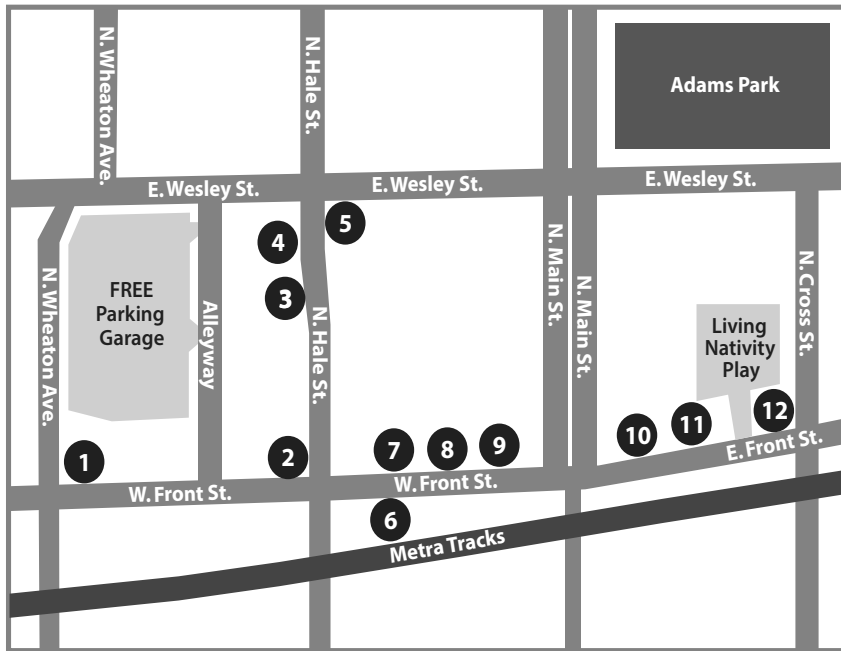

ARTISTS

1. Elizabeth Roskam
2. Tim Botts
3. Lisa Shabez
4. Marsha English
5. Steve Puttrich
6. Don Ryan
7. Raed Masih
8. Marc Mantasoot
9. Cornelia Oprisanu
10. Pat Armbruster
11. Lisa Pires
12. Mary Whitmer

STORES

1. Suzette’s Creperie
2. Kilwins
3. Ivy Restaurant
4. Miroballi Shoes
5. Egg’lectic Cafe
6. Naperville Running Company
7. P.S. Flowers
8. Studio 209
9. Stones Jewelry
10. Moore Toys & Gadgets
11. Carlsons Art Store
12. Carlsons Hardware

**FREE Docent Guided Tours at noon daily (except Sunday)
Starting at Suzette’s Creperie**

ARTISTS

1. Elizabeth Roskam
2. Tim Botts
3. Lisa Shabez
4. Marsha English
5. Steve Puttrich
6. Don Ryan
7. Raed Masih
8. Marc Mantasoot
9. Cornelia Oprisanu
10. Pat Armbruster
11. Lisa Pires
12. Mary Whitmer

STORES

1. Suzette’s Creperie
2. Kilwins
3. Ivy Restaurant
4. Miroballi Shoes
5. Egg’lectic Cafe
6. Naperville Running Company
7. P.S. Flowers
8. Studio 209
9. Stones Jewelry
10. Moore Toys & Gadgets
11. Carlsons Art Store
12. Carlsons Hardware

**FREE Docent Guided Tours at noon daily (except Sunday)
Starting at Suzette’s Creperie**